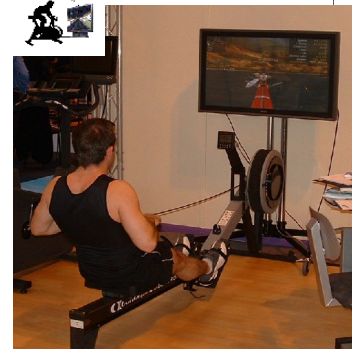

Fully Integrated with UltraCoach™ Software

Sales:

RA Sports, LLC
2602 Arbor Dr.
Madison, WI 53711 USA
Phone: 608-238-2989
Fax: 1-847-787-5292
Email: sales@riderunrow.com

Support:

RA Sports, LLC
P.O Box 46246
Madison, WI 53711 USA
Phone: 608-238-2989
Fax: 1-847-787-5292
Email: support@riderunrow.com