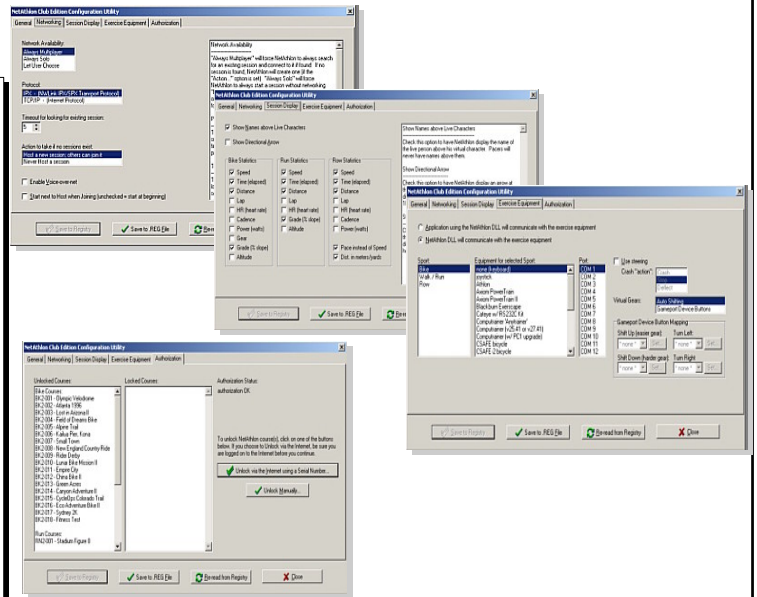

Features:

- ⇒ Installs and setup take minutes.
- ⇒ NetAthlon® Event Edition “finds” the fitness machines and includes them in the training or competitive session
- ⇒ Event Edition supports most fitness machines and cycling trainers and the extensive NetAthlon® Course Library
- ⇒ “Spectator Cam” makes the events into “TV-like” experiences for motivation and entertainment!

Alpine Trail